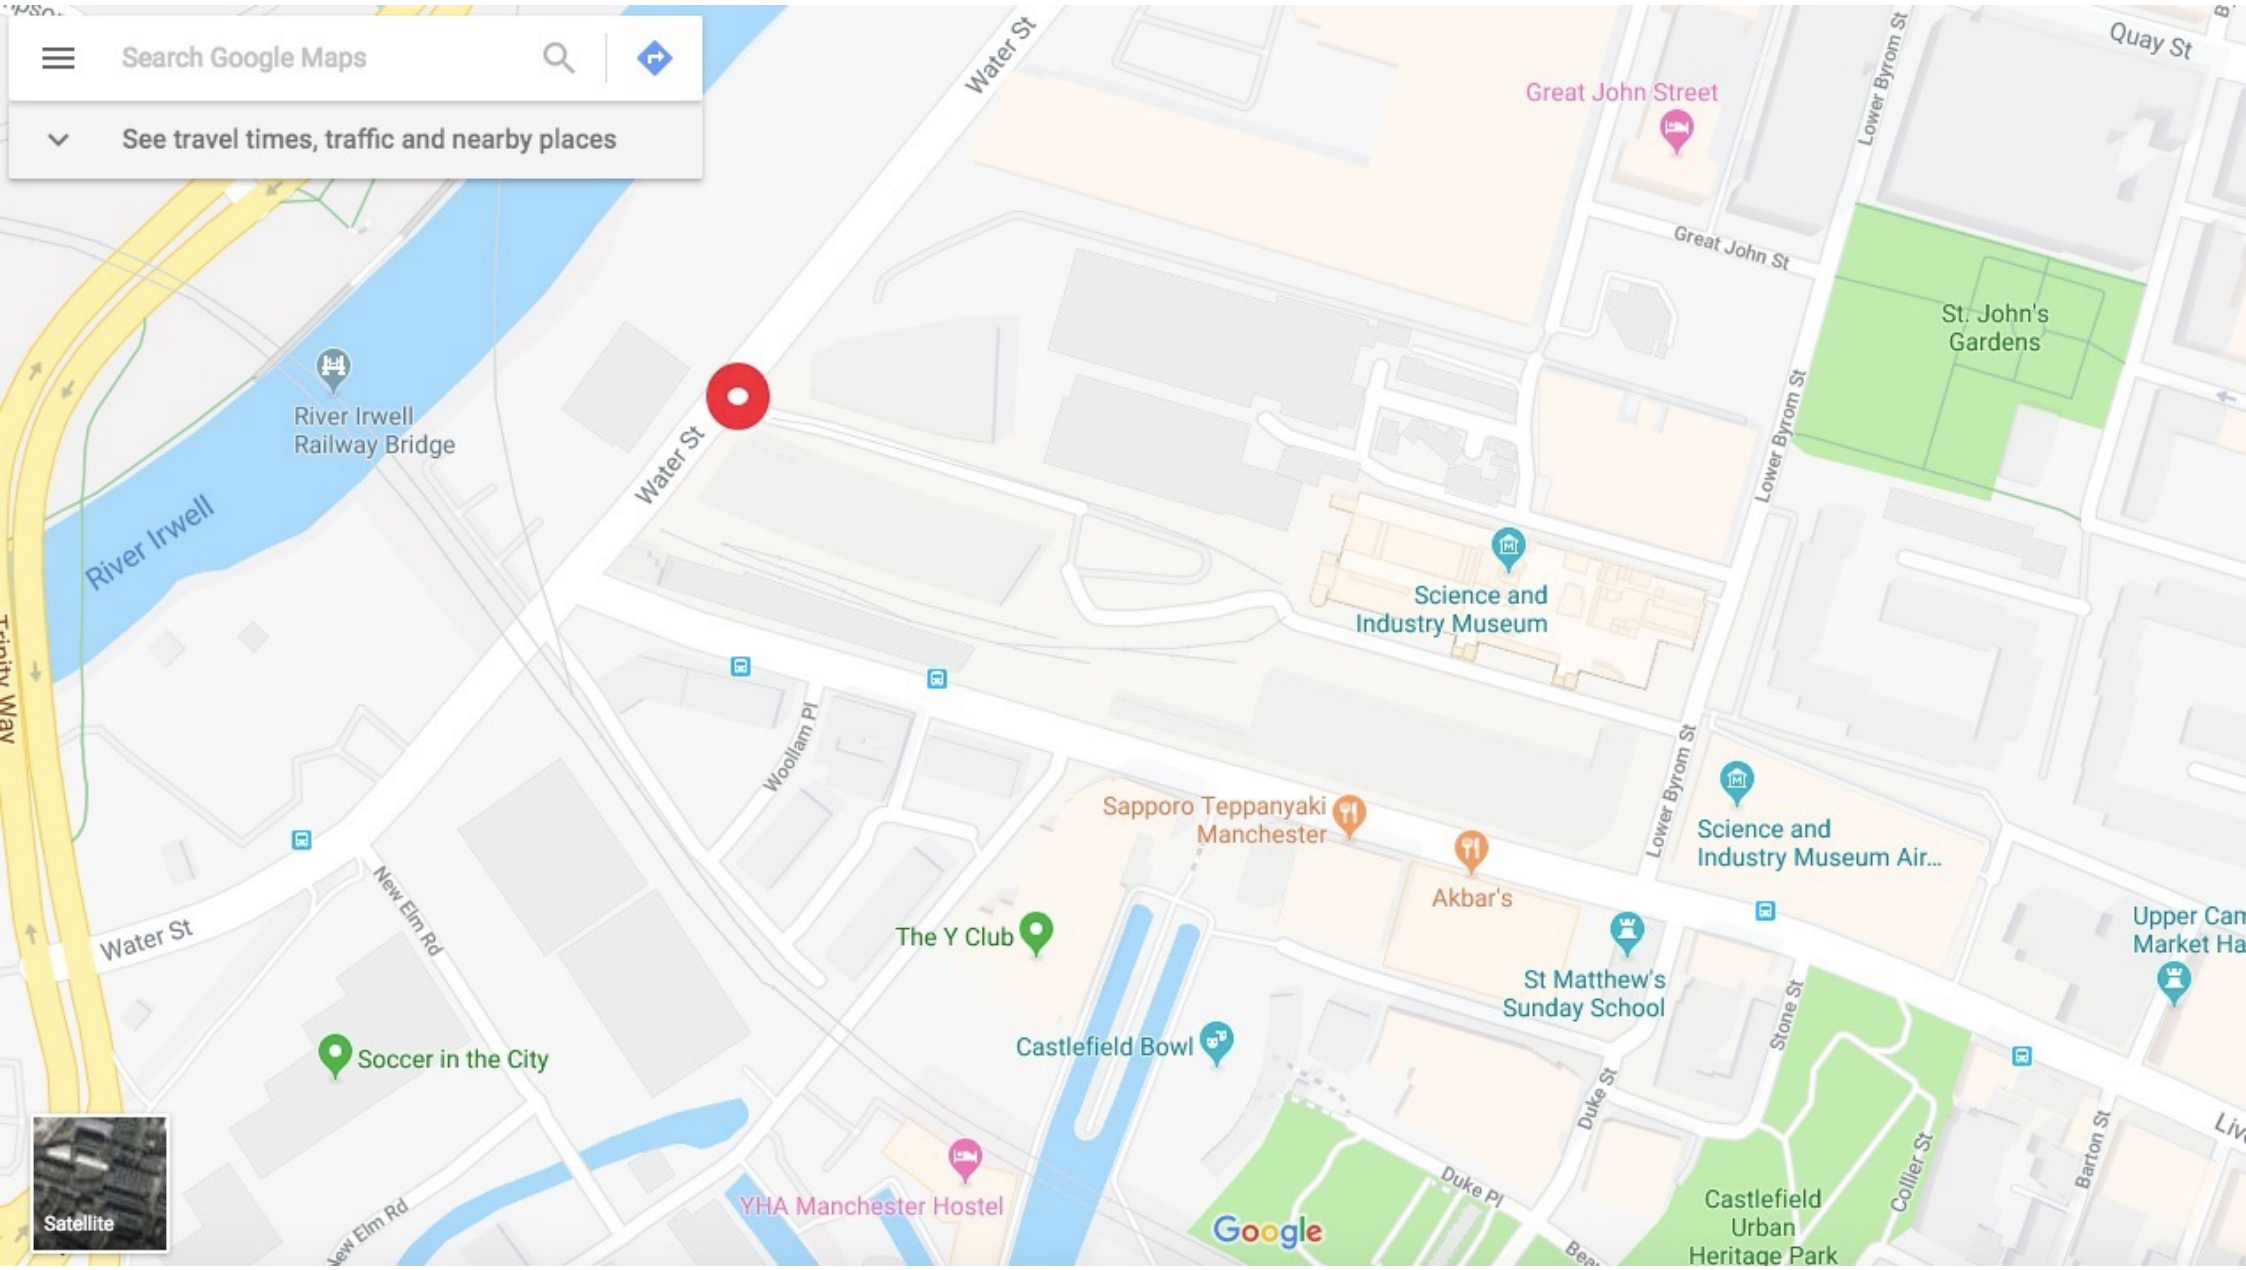

Search Google Maps

See travel times, traffic and nearby places

Satellite

Google

River Irwell
Railway Bridge

Great John Street

St. John's
Gardens

Science and
Industry Museum

Science and
Industry Museum Air...

Sapporo Teppanyaki
Manchester

Akbar's

The Y Club

St Matthew's
Sunday School

Castlefield Bowl

Soccer in the City

YHA Manchester Hostel

Water St

New Elm Rd

Upper Can
Market Ha

New Elm Rd

Duke St

Stone St

Duke Pl

Collier St